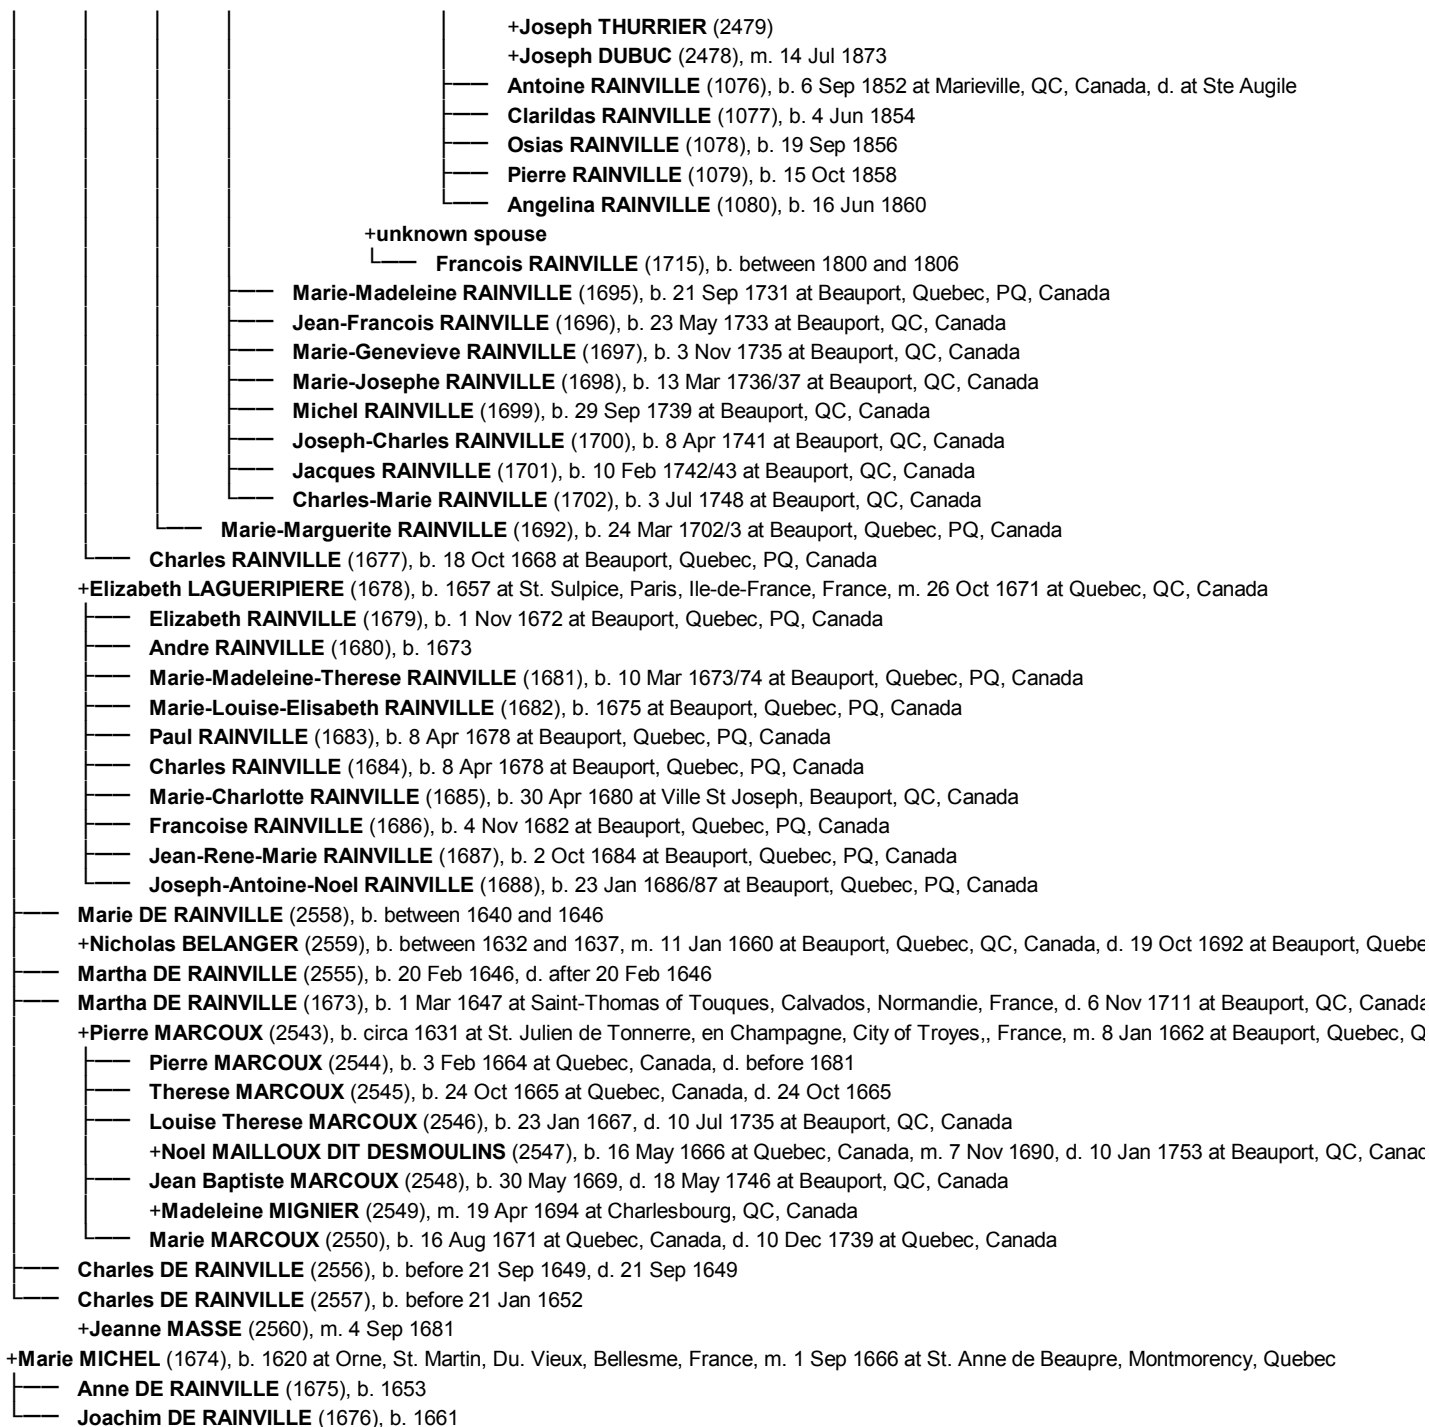

Printed on: 3 Sep 2005
Prepared by:
Lawrence (Larry) Eugene Eamigh
1115 Shores Blvd.
Rockwall, TX 75087
larry@eamigh.com
(972) 722-5540
eamigh.com